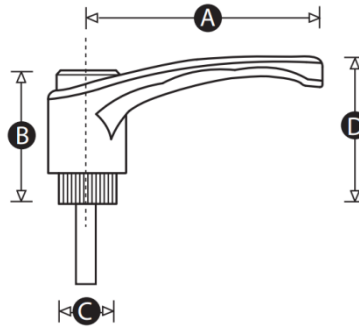

### Notes

- Available in 3 standard colour handle / cap combinations
- Other colour combinations also available on request (MOQs apply)

Part No.	A	B	C	D	Thread Size	Thread Length	Insert Material	Handle / Cap Combination
G02MCH-12632V	43	29	12	30	M5	10	Zinc plated steel	Black / Orange
G02MCH-12633R						20	Zinc plated steel	Orange / Black
G02MCH-12641S						20	Zinc plated steel	Black / Orange
G02MCH-12611R					M6	10	Stainless steel	Black / Orange
G02MCH-12631Z						10	Zinc plated steel	Black / Orange
G02MCH-12634Y						20	Zinc plated steel	Orange / Black
G02MCH-12635U						30	Zinc plated steel	Orange / Black
G02MCH-12642Z						20	Zinc plated steel	Black / Orange
G02MCH-12643V						30	Zinc plated steel	Black / Orange
G02MCH-12610V						10	Stainless steel	Black / Orange
G02MCH-12609Z	65	38	15	44	M6	15	Stainless steel	Black / Orange
G02MCH-12619S						15	Zinc plated steel	Orange / Black
G02MCH-12630S						15	Zinc plated steel	Black / Orange
G02MCH-12636Q					M8	20	Zinc plated steel	Orange / Black
G02MCH-12637X						30	Zinc plated steel	Orange / Black
G02MCH-12638T						40	Zinc plated steel	Orange / Black
G02MCH-12644R						20	Zinc plated steel	Black / Orange
G02MCH-12645Y						30	Zinc plated steel	Black / Orange
G02MCH-12646U						40	Zinc plated steel	Black / Orange
G02MCH-12608S						83	47	19
G02MCH-12618W	20	Zinc plated steel	Orange / Black					
G02MCH-12629W	20	Zinc plated steel	Black / Orange					
G02MCH-12639P	M12	30	Zinc plated steel	Orange / Black				
G02MCH-12647Q		30	Zinc plated steel	Black / Orange				
G02MCH-12607W		50	Stainless steel	Black / Orange				
G02MCH-12617P		50	Zinc plated steel	Orange / Black				
G02MCH-12628P		50	Zinc plated steel	Black / Orange				
G02MCH-12640W		30	Zinc plated steel	Orange / Black				
G02MCH-12648X		30	Zinc plated steel	Black / Orange				
G02MCH-12616T	50	Zinc plated steel	Orange / Black					
G02MCH-12627T	50	Zinc plated steel	Black / Orange					
G02MCH-11501Y	104	56	24	64	M12	35	Zinc plated steel	Black / Red
G02MCH-11504X					M16	50	Zinc plated steel	Black / Red